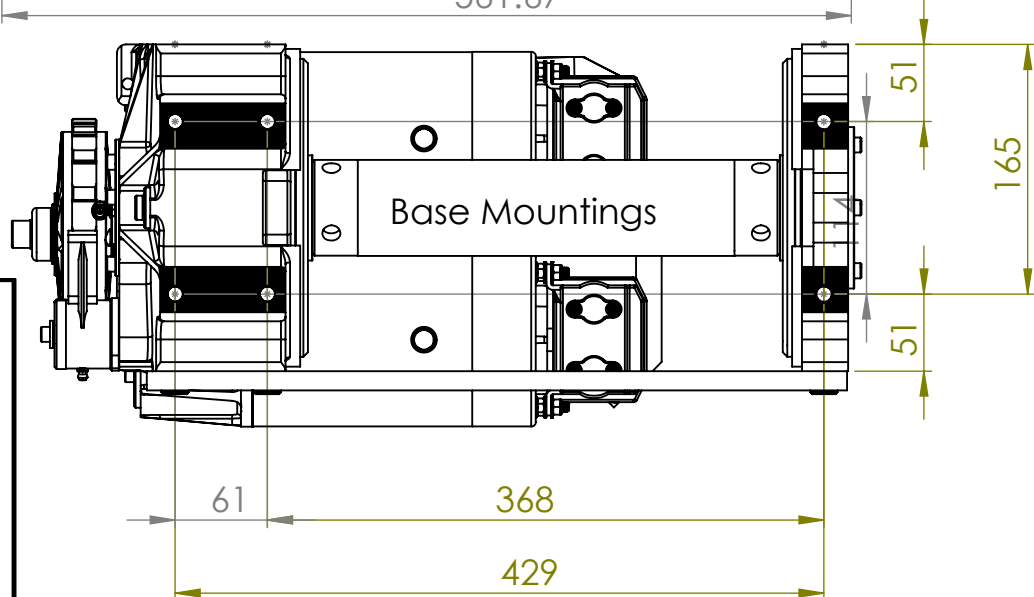

Long Length GP Winch Mounting Dimensions

Width and Height

www.gigglepinwinch.com

+44 (0)1732 463600

Building 10, Gaza Trading Estate, Scabharbour Road, Hildenborough, Kent,
TN11 8PL