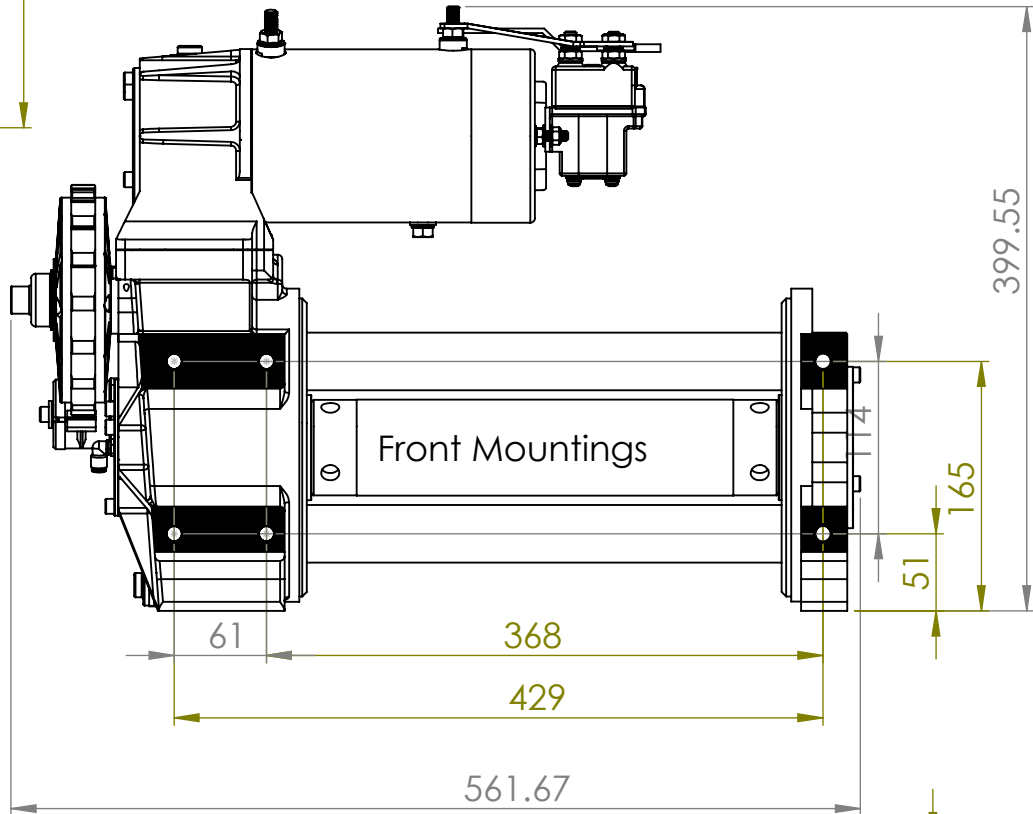

Long Length GP Winch Mounting Dimensions

Width and Height

www.gigglepinwinch.com

+44 (0)1732 463600

Building 10, Gaza Trading Estate, Scabharbour Road, Hildenborough, Kent,
TN11 8PL