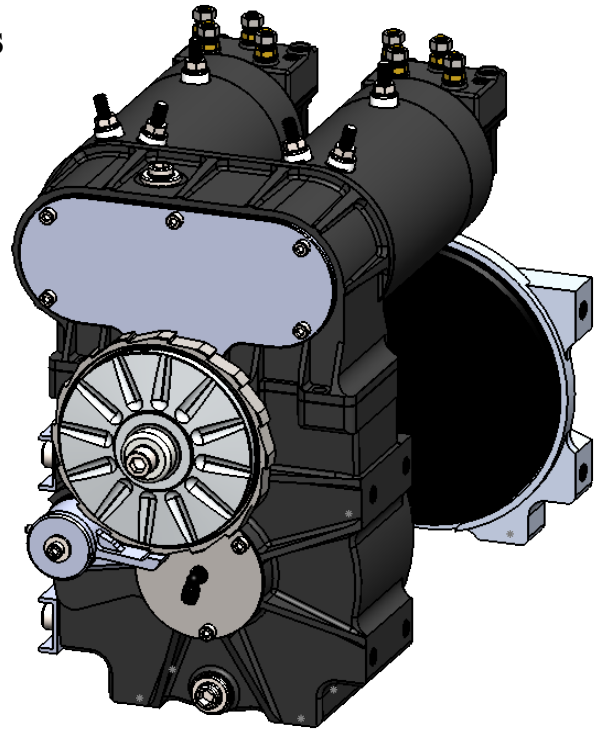

Long Length GP Winch Mounting Dimensions

Width and Height

www.gigglepinwinch.com

+44 (0)1732 463600

Building 10, Gaza Trading Estate, Scabharbour Road, Hildenborough, Kent,
TN11 8PL