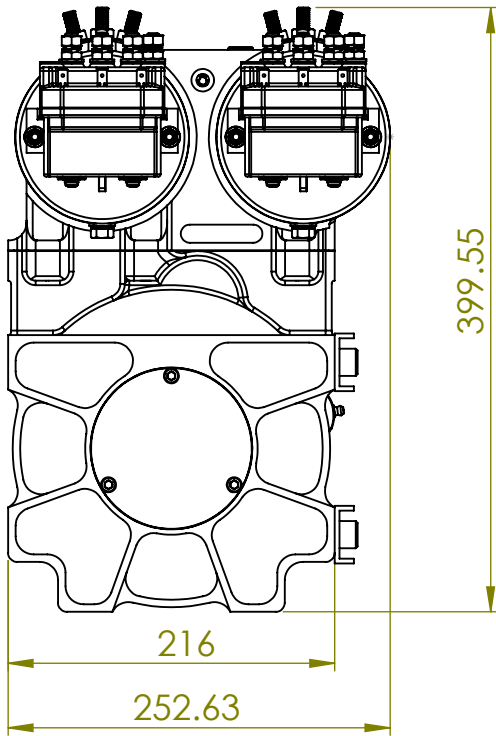

Long Length GP Winch Mounting Dimensions

Width and Height

www.gigglepinwinch.com

+44 (0)1732 463600

Building 10, Gaza Trading Estate, Scabharbour Road, Hildenborough, Kent,
TN11 8PL