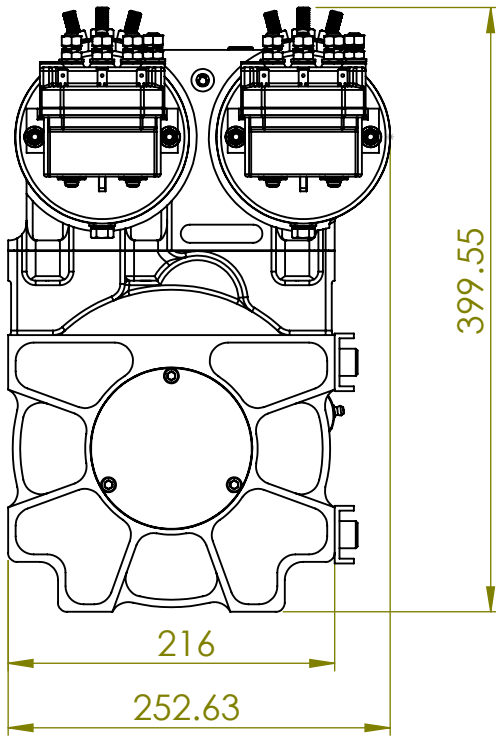

Short Length GP Winch Mounting Dimensions

Width and Height

www.gigglepinwinch.com

+44 (0)1732 463600

Building 10, Gaza Trading Estate, Scabharbour Road, Hildenborough, Kent,
TN11 8PL