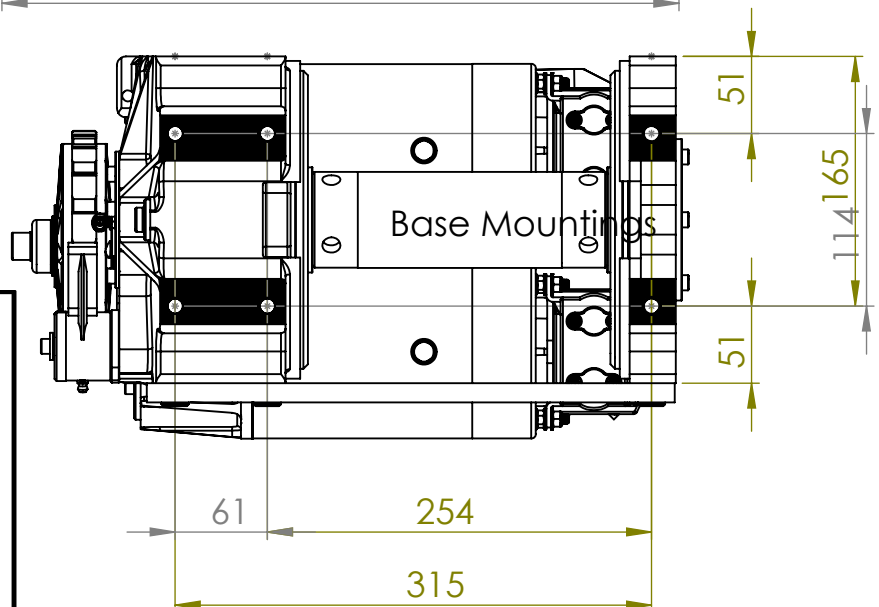

Short Length GP Winch Mounting Dimensions

Width and Height

www.gigglepinwinch.com

+44 (0)1732 463600

Building 10, Gaza Trading Estate, Scabharbour Road, Hildenborough, Kent,
TN11 8PL