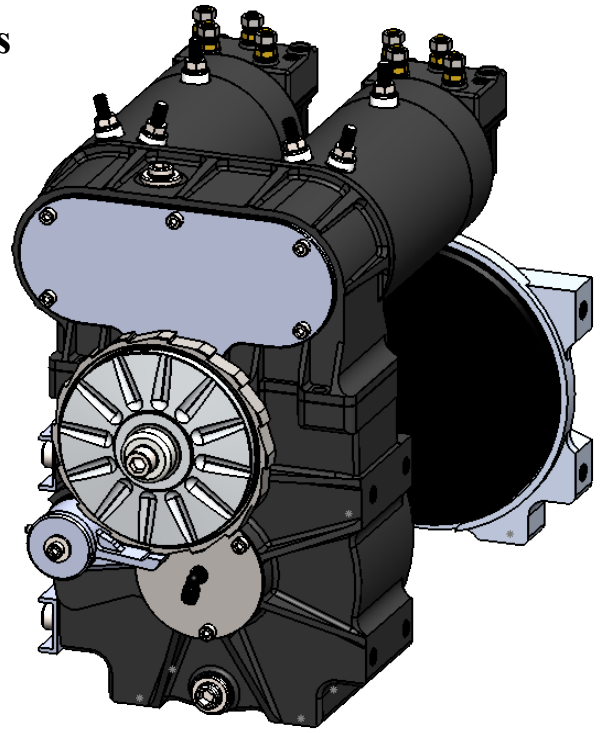

Short Length GP Winch Mounting Dimensions

Width and Height

www.gigglepinwinch.com

+44 (0)1732 463600

Building 10, Gaza Trading Estate, Scabharbour Road, Hildenborough, Kent,
TN11 8PL