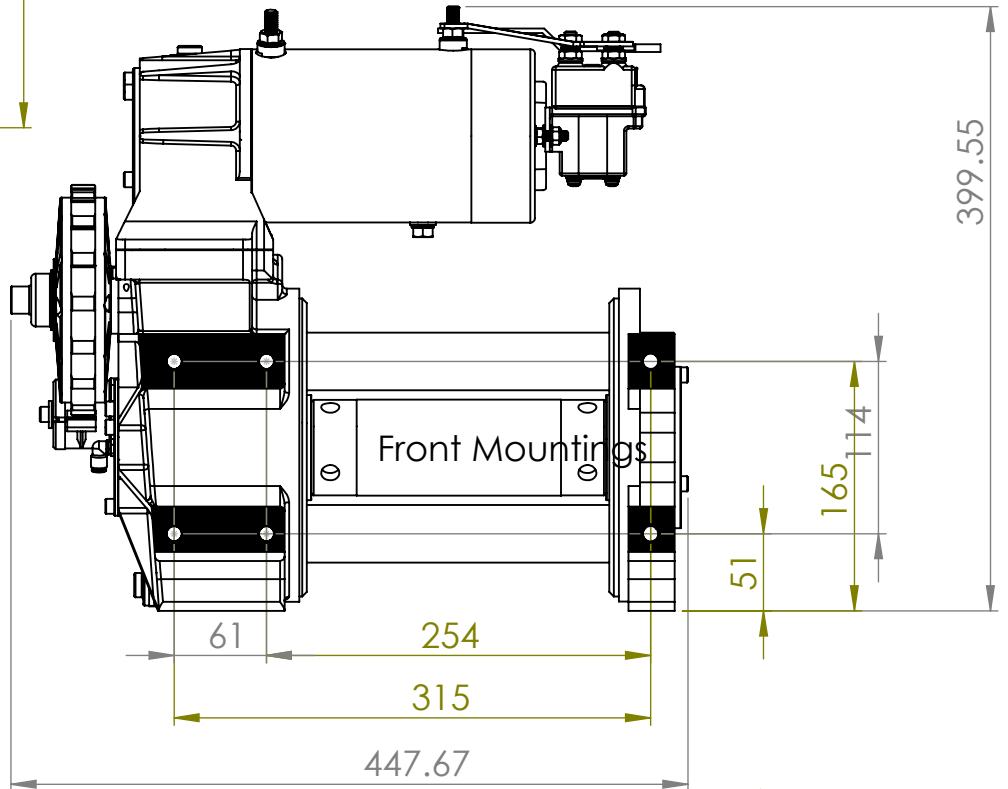

Short Length GP Winch Mounting Dimensions

Width and Height

www.gigglepinwinch.com

+44 (0)1732 463600

Building 10, Gaza Trading Estate, Scabharbour Road, Hildenborough, Kent,
TN11 8PL