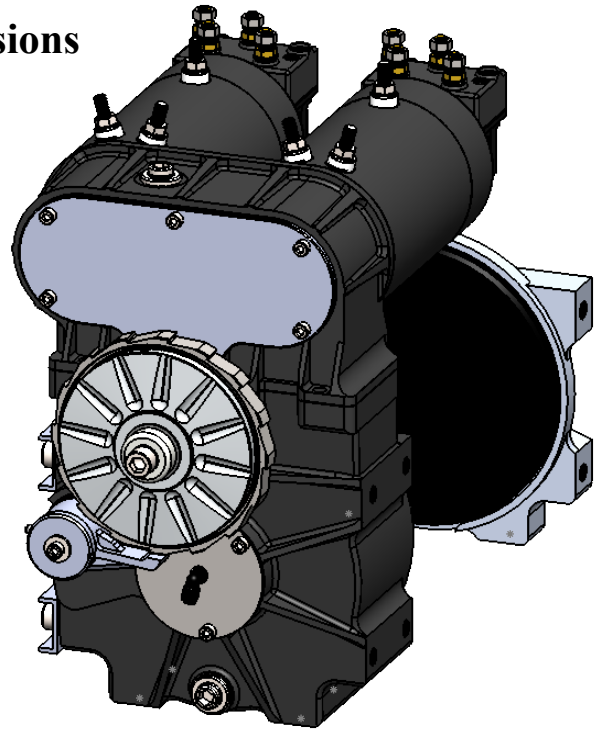

Standard Length GP Winch Mounting Dimensions

Width and Height

www.gigglepinwinch.com

+44 (0)1732 463600

Building 10, Gaza Trading Estate, Scabharbour Road, Hildenborough, Kent,

TN11 8PL