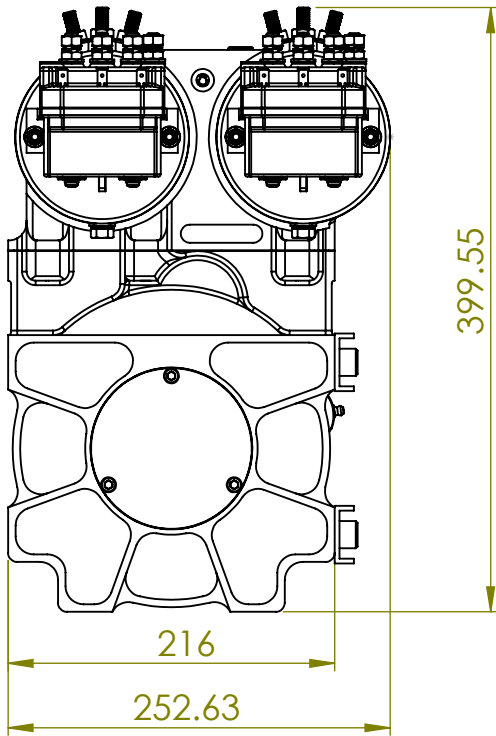

Standard Length GP Winch Mounting Dimensions

Width and Height

www.gigglepinwinch.com

+44 (0)1732 463600

Building 10, Gaza Trading Estate, Scabharbour Road, Hildenborough, Kent,

TN11 8PL