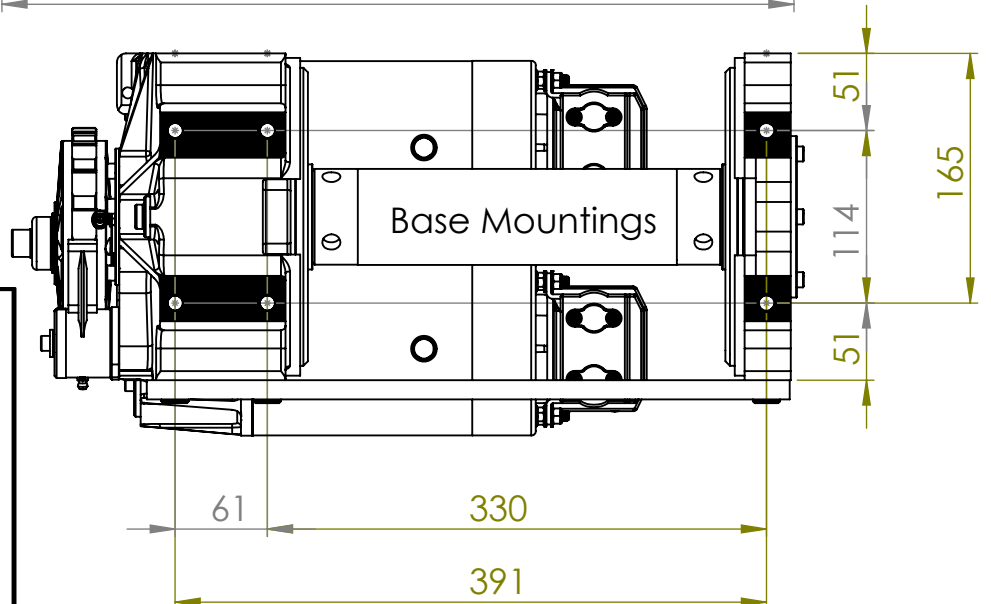

Standard Length GP Winch Mounting Dimensions

Width and Height

www.gigglepinwinch.com

+44 (0)1732 463600

Building 10, Gaza Trading Estate, Scabharbour Road, Hildenborough, Kent,

TN11 8PL