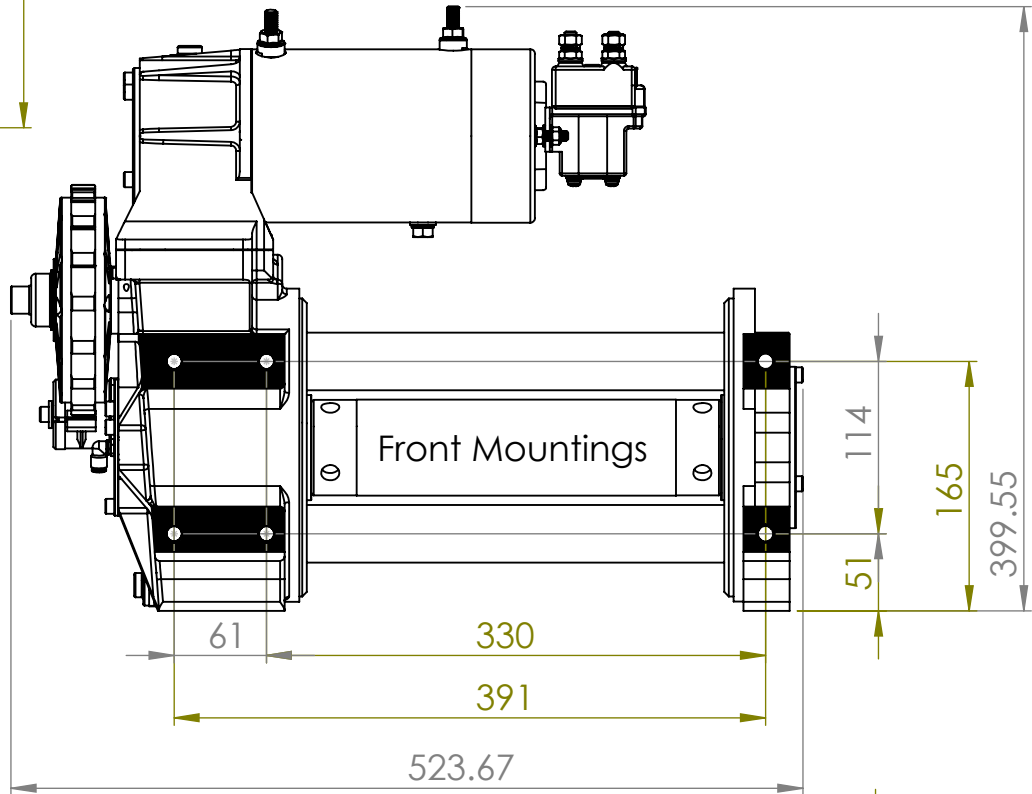

Standard Length GP Winch Mounting Dimensions

Width and Height

www.gigglepinwinch.com

+44 (0)1732 463600

Building 10, Gaza Trading Estate, Scabharbour Road, Hildenborough, Kent,

TN11 8PL