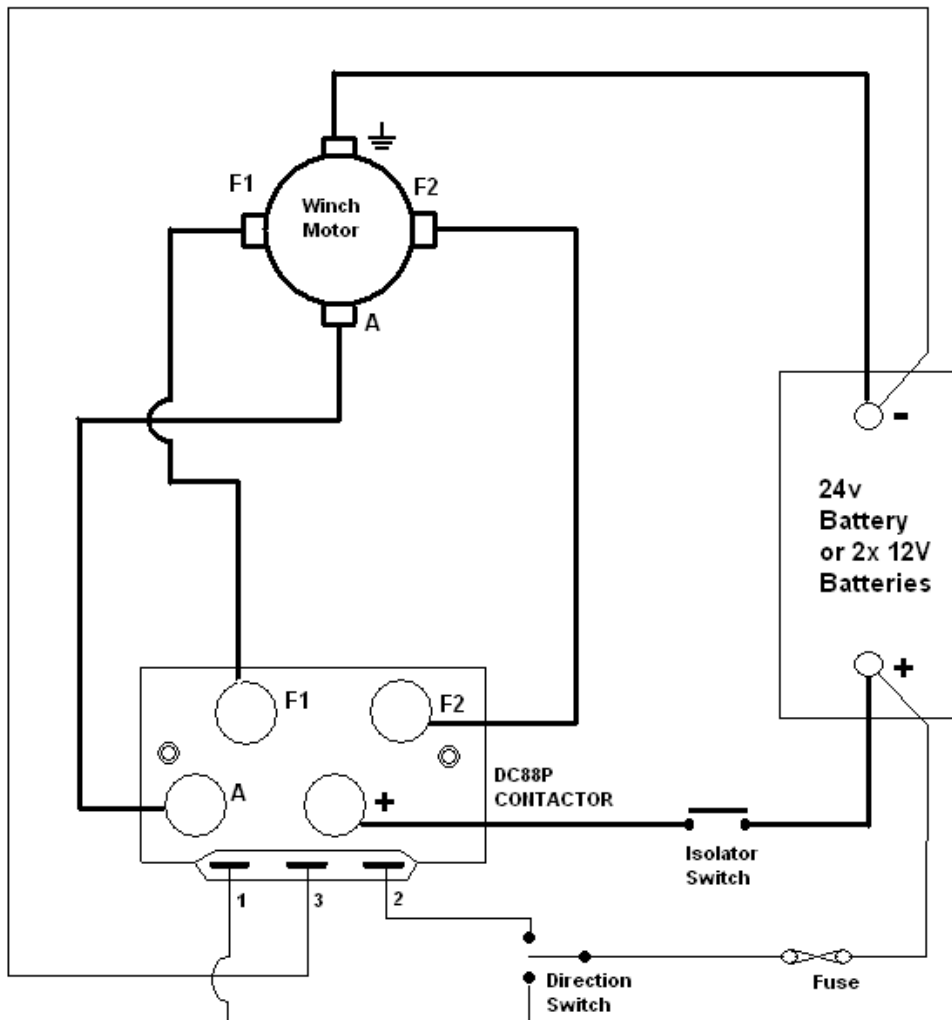

# Albright Solenoid Recommended Wiring Diagram

**Coil Connections**  
 1 Switch Positive  
 2 Switch Positive  
 3 Negative